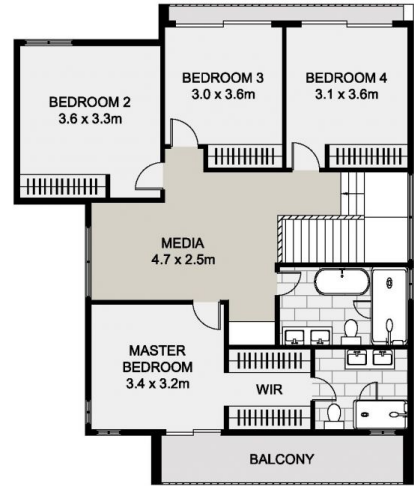

FIRST FLOOR