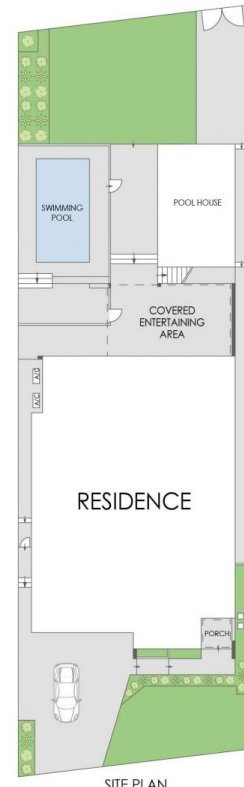

SITE PLAN

64 Whitsunday Circuit, North Kellyville

Opes RE