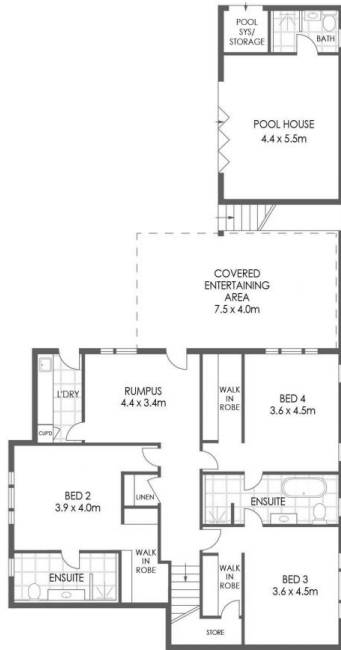

LOWER GROUND FLOOR